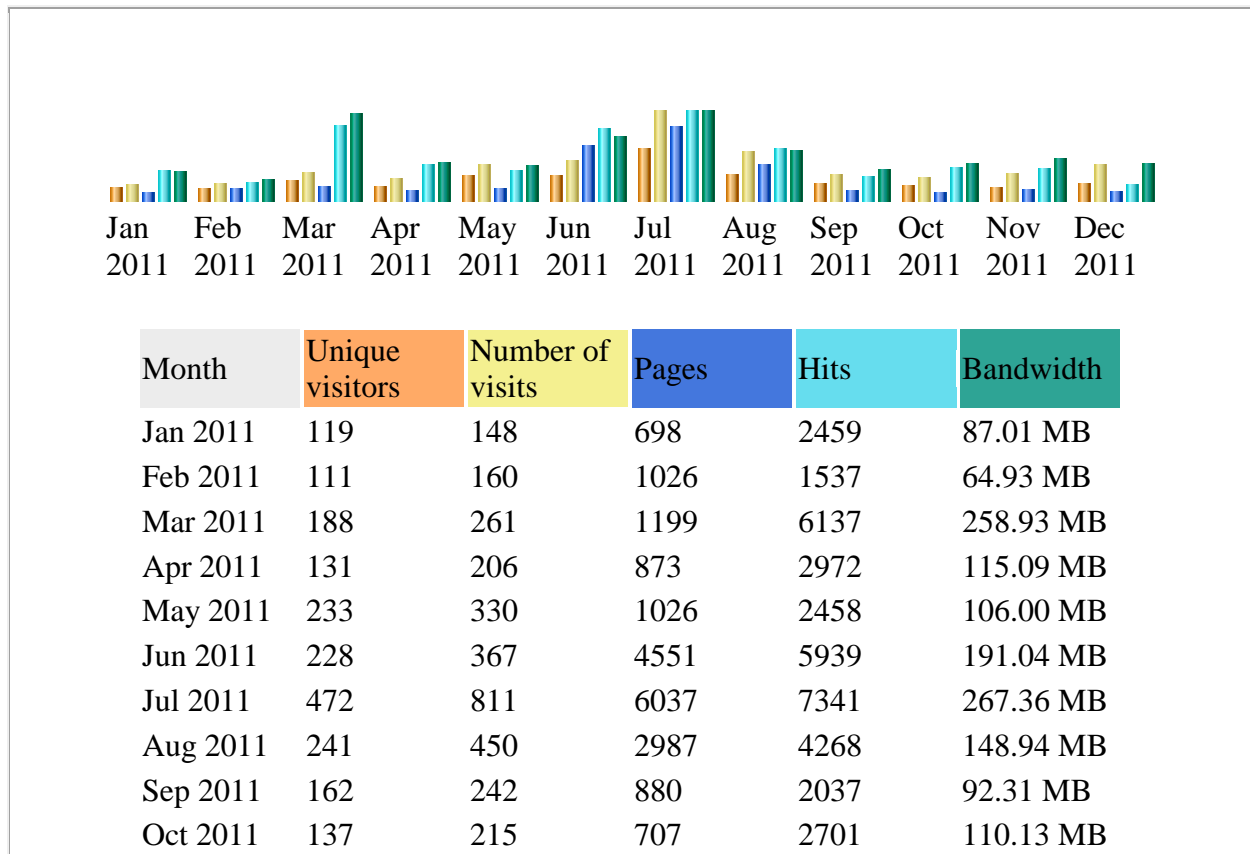

Statistics for: SWIAHU.ORG
Last Update: 01 Jan 2012 - 01:17
Reported period: Month Dec 2011

Summary

Reported period	Month Dec 2011				
First visit	01 Dec 2011 - 00:25				
Last visit	31 Dec 2011 - 21:10				
	Unique visitors	Number of visits	Pages	Hits	Bandwidth
Viewed traffic *	156	327 (2.09 visits/visitor)	797 (2.43 Pages/Visit)	1363 (4.16 Hits/Visit)	112.19 MB (351.32 KB/Visit)
Not viewed traffic *			2570	2790	206.32 MB

* Not viewed traffic includes traffic generated by robots, worms, or replies with special HTTP status codes.

Monthly history

Nov 2011	126	252	921	2642	126.30 MB
Dec 2011	156	327	797	1363	112.19 MB
Total	2304	3769	21702	41854	1.64 GB

Days of month

Day	Number of visits	Pages	Hits	Bandwidth
01 Dec 2011	12	21	41	8.43 MB
02 Dec 2011	4	6	7	202.64 KB
03 Dec 2011	5	5	5	8.80 MB
04 Dec 2011	6	36	36	540.27 KB
05 Dec 2011	5	11	18	335.60 KB
06 Dec 2011	12	22	54	6.33 MB
07 Dec 2011	9	18	61	4.33 MB
08 Dec 2011	10	22	116	5.49 MB
09 Dec 2011	9	48	102	7.30 MB
10 Dec 2011	12	59	59	2.11 MB
11 Dec 2011	10	17	17	8.83 MB
12 Dec 2011	13	40	58	11.27 MB
13 Dec 2011	14	44	124	5.71 MB
14 Dec 2011	11	15	15	432.00 KB
15 Dec 2011	13	23	67	3.17 MB
16 Dec 2011	14	33	42	3.77 MB
17 Dec 2011	5	15	15	1.99 MB
18 Dec 2011	10	44	44	1.10 MB

Days of week

Hours

Hours	Pages	Hits	Bandwidth	Hours	Pages	Hits	Bandwidth
0	38	38	4.07 MB	12	28	72	10.64 MB
1	43	43	8.17 MB	13	19	26	9.15 MB
2	24	42	653.70 KB	14	87	103	7.83 MB
3	12	12	1.49 MB	15	47	165	9.29 MB
4	11	15	282.28 KB	16	15	15	264.68 KB
5	23	23	1.78 MB	17	32	71	3.07 MB
6	11	11	947.10 KB	18	50	145	12.80 MB
7	23	24	8.61 MB	19	30	30	2.43 MB
8	56	155	8.15 MB	20	31	93	2.84 MB
9	52	63	8.77 MB	21	37	49	972.43 KB
0	22	46	6.77 MB	22	15	15	225.60 KB
1	60	76	2.43 MB	23	31	31	641.98 KB