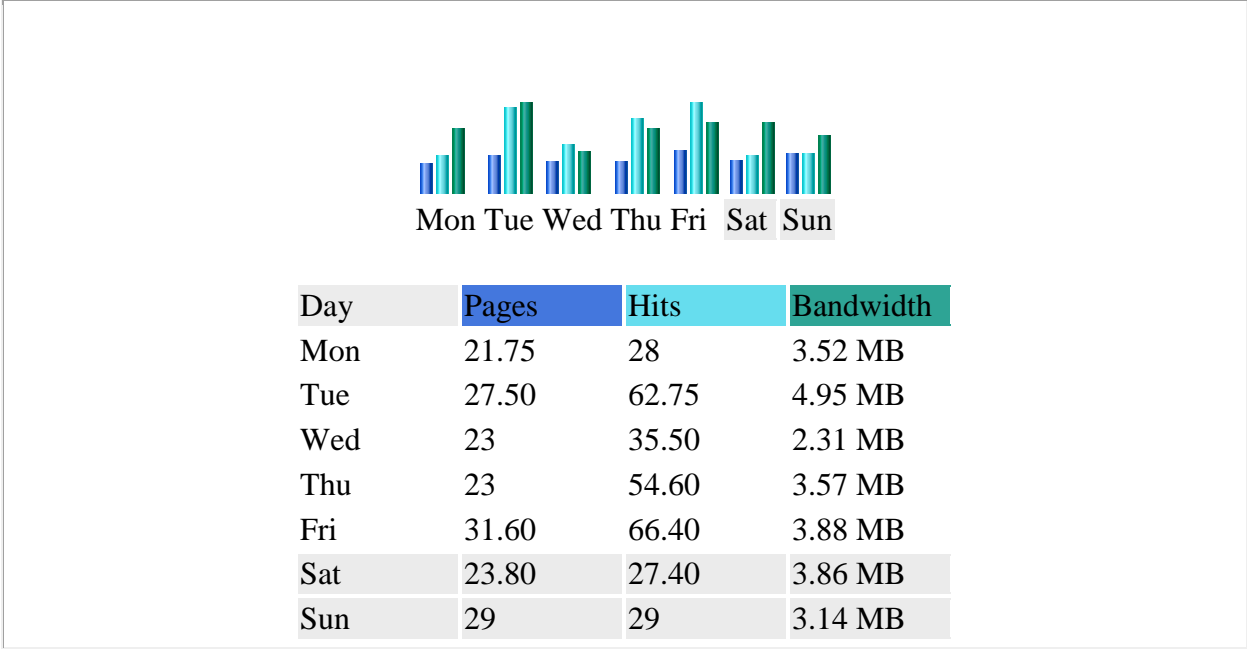

19 Dec 2011	13	20	20	1.85 MB
20 Dec 2011	16	19	19	6.31 MB
21 Dec 2011	15	23	30	3.87 MB
22 Dec 2011	7	15	15	250.26 KB
23 Dec 2011	16	32	79	1.46 MB
24 Dec 2011	8	17	17	1.51 MB
25 Dec 2011	8	19	19	2.10 MB
26 Dec 2011	7	16	16	649.29 KB
27 Dec 2011	12	25	54	1.44 MB
28 Dec 2011	13	36	36	630.80 KB
29 Dec 2011	12	34	34	531.28 KB
30 Dec 2011	13	39	102	6.66 MB
31 Dec 2011	13	23	41	4.86 MB
Average	10.55	25.71	43.97	3.62 MB
Total	327	797	1363	112.19 MB

Days of week

Hours