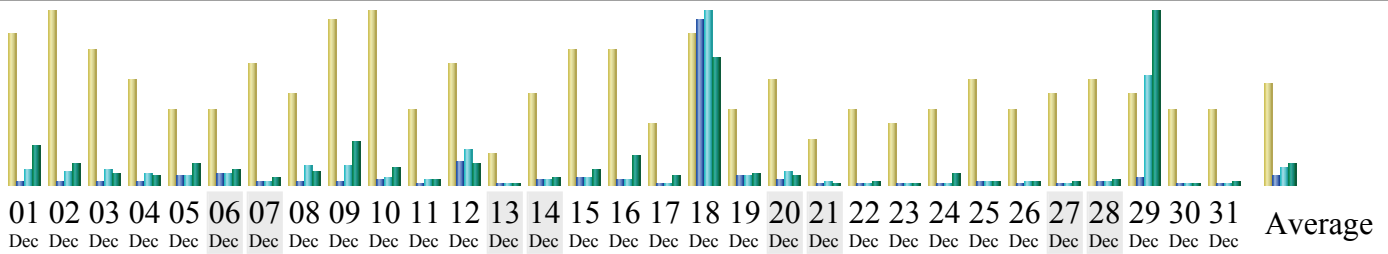

Summary

Reported period	Month Dec 2008				
First visit	01 Dec 2008 - 00:10				
Last visit	31 Dec 2008 - 22:55				
	Unique visitors	Number of visits	Pages	Hits	Bandwidth
Viewed traffic *	128	208 (1.62 visits/visitor)	1419 (6.82 Pages/Visit)	2487 (11.95 Hits/Visit)	27.86 MB (137.13 KB/Visit)
Not viewed traffic *			1257	1642	147.53 MB

* Not viewed traffic includes traffic generated by robots, worms, or replies with special HTTP status codes.

Monthly history

Month	Unique visitors	Number of visits	Pages	Hits	Bandwidth
Jan 2008	61	76	794	3912	93.45 MB
Feb 2008	88	105	1543	5574	93.38 MB
Mar 2008	26	31	141	349	5.80 MB
Apr 2008	119	137	737	1917	28.65 MB
May 2008	178	217	818	1512	25.99 MB
Jun 2008	110	141	540	1967	16.39 MB
Jul 2008	108	154	488	2351	50.44 MB
Aug 2008	100	150	692	1601	12.45 MB
Sep 2008	90	160	485	1238	23.07 MB
Oct 2008	101	175	1162	2791	35.02 MB

Nov 2008	97	165	589	1030	18.31 MB
Dec 2008	128	208	1419	2487	27.86 MB
Total	1206	1719	9408	26729	430.83 MB

Days of month

Day	Number of visits	Pages	Hits	Bandwidth
01 Dec 2008	10	17	69	1.72 MB
02 Dec 2008	12	19	65	957.16 KB
03 Dec 2008	9	16	76	514.15 KB
04 Dec 2008	7	12	52	399.01 KB
05 Dec 2008	5	42	43	914.40 KB
06 Dec 2008	5	54	54	645.81 KB
07 Dec 2008	8	10	11	295.27 KB
08 Dec 2008	6	13	94	581.02 KB
09 Dec 2008	11	17	93	1.89 MB
10 Dec 2008	12	22	32	713.73 KB
11 Dec 2008	5	6	28	183.73 KB
12 Dec 2008	8	116	167	918.55 KB
13 Dec 2008	2	2	2	26.10 KB
14 Dec 2008	6	23	23	288.33 KB
15 Dec 2008	9	38	38	677.63 KB
16 Dec 2008	9	26	27	1.29 MB
17 Dec 2008	4	7	7	379.06 KB
18 Dec 2008	10	804	873	5.48 MB
19 Dec 2008	5	42	43	526.57 KB
20 Dec 2008	7	21	63	407.41 KB
21 Dec 2008	3	4	14	86.57 KB
22 Dec 2008	5	5	5	95.63 KB
23 Dec 2008	4	6	6	88.02 KB
24 Dec 2008	5	6	6	444.97 KB
25 Dec 2008	7	11	11	157.87 KB
26 Dec 2008	5	6	16	94.75 KB
27 Dec 2008	6	8	8	105.83 KB