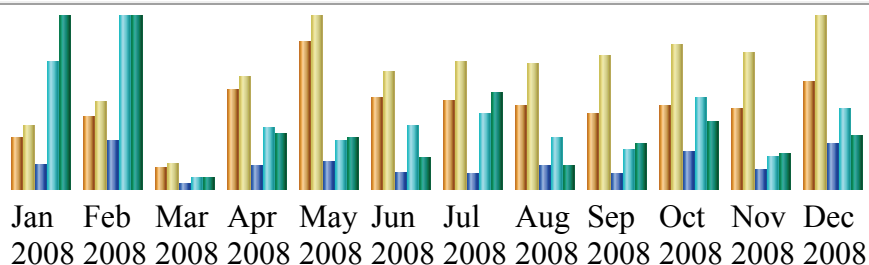

Statistics for: www.swiahu.org
Last Update: 01 Jan 2009 - 02:08
Reported period: Month Dec 2008

When: [Monthly history](#) [Days of month](#) [Days of week](#) [Hours](#)

Full Report December. 2008
 Includes Monthly history 2008

Summary

Reported period	Month Dec 2008				
First visit	01 Dec 2008 - 00:10				
Last visit	31 Dec 2008 - 22:55				
	Unique visitors	Number of visits	Pages	Hits	Bandwidth
Viewed traffic *	128	208 (1.62 visits/visitor)	1419 (6.82 Pages/Visit)	2487 (11.95 Hits/Visit)	27.86 MB (137.13 KB/Visit)
Not viewed traffic *			1257	1642	147.53 MB

* Not viewed traffic includes traffic generated by robots, worms, or replies with special HTTP status codes.

Monthly history

Month	Unique visitors	Number of visits	Pages	Hits	Bandwidth
Jan 2008	61	76	794	3912	93.45 MB
Feb 2008	88	105	1543	5574	93.38 MB
Mar 2008	26	31	141	349	5.80 MB
Apr 2008	119	137	737	1917	28.65 MB
May 2008	178	217	818	1512	25.99 MB
Jun 2008	110	141	540	1967	16.39 MB
Jul 2008	108	154	488	2351	50.44 MB
Aug 2008	100	150	692	1601	12.45 MB
Sep 2008	90	160	485	1238	23.07 MB
Oct 2008	101	175	1162	2791	35.02 MB